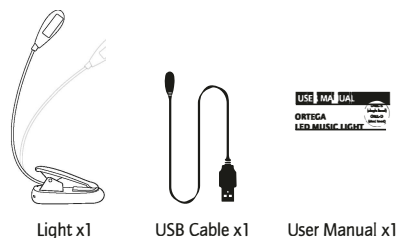

PACKAGE CONTENTS

SPECIFICATIONS

Item	USB Chargeable LED Music Light
Light Source	OML-S, 4 LEDs / OML-D, 8 LEDs
Power	1 W
Color Temperature	6000 k - 6500 k
Luminous Flux	160 lm
Power Supply	USB RECHARGEABLE - NO BATTERIES OR POWER SUPPLY NEEDED!
Color	Black / Orange
Net Weight	OML-S (75 g) / OML-D (90 g)